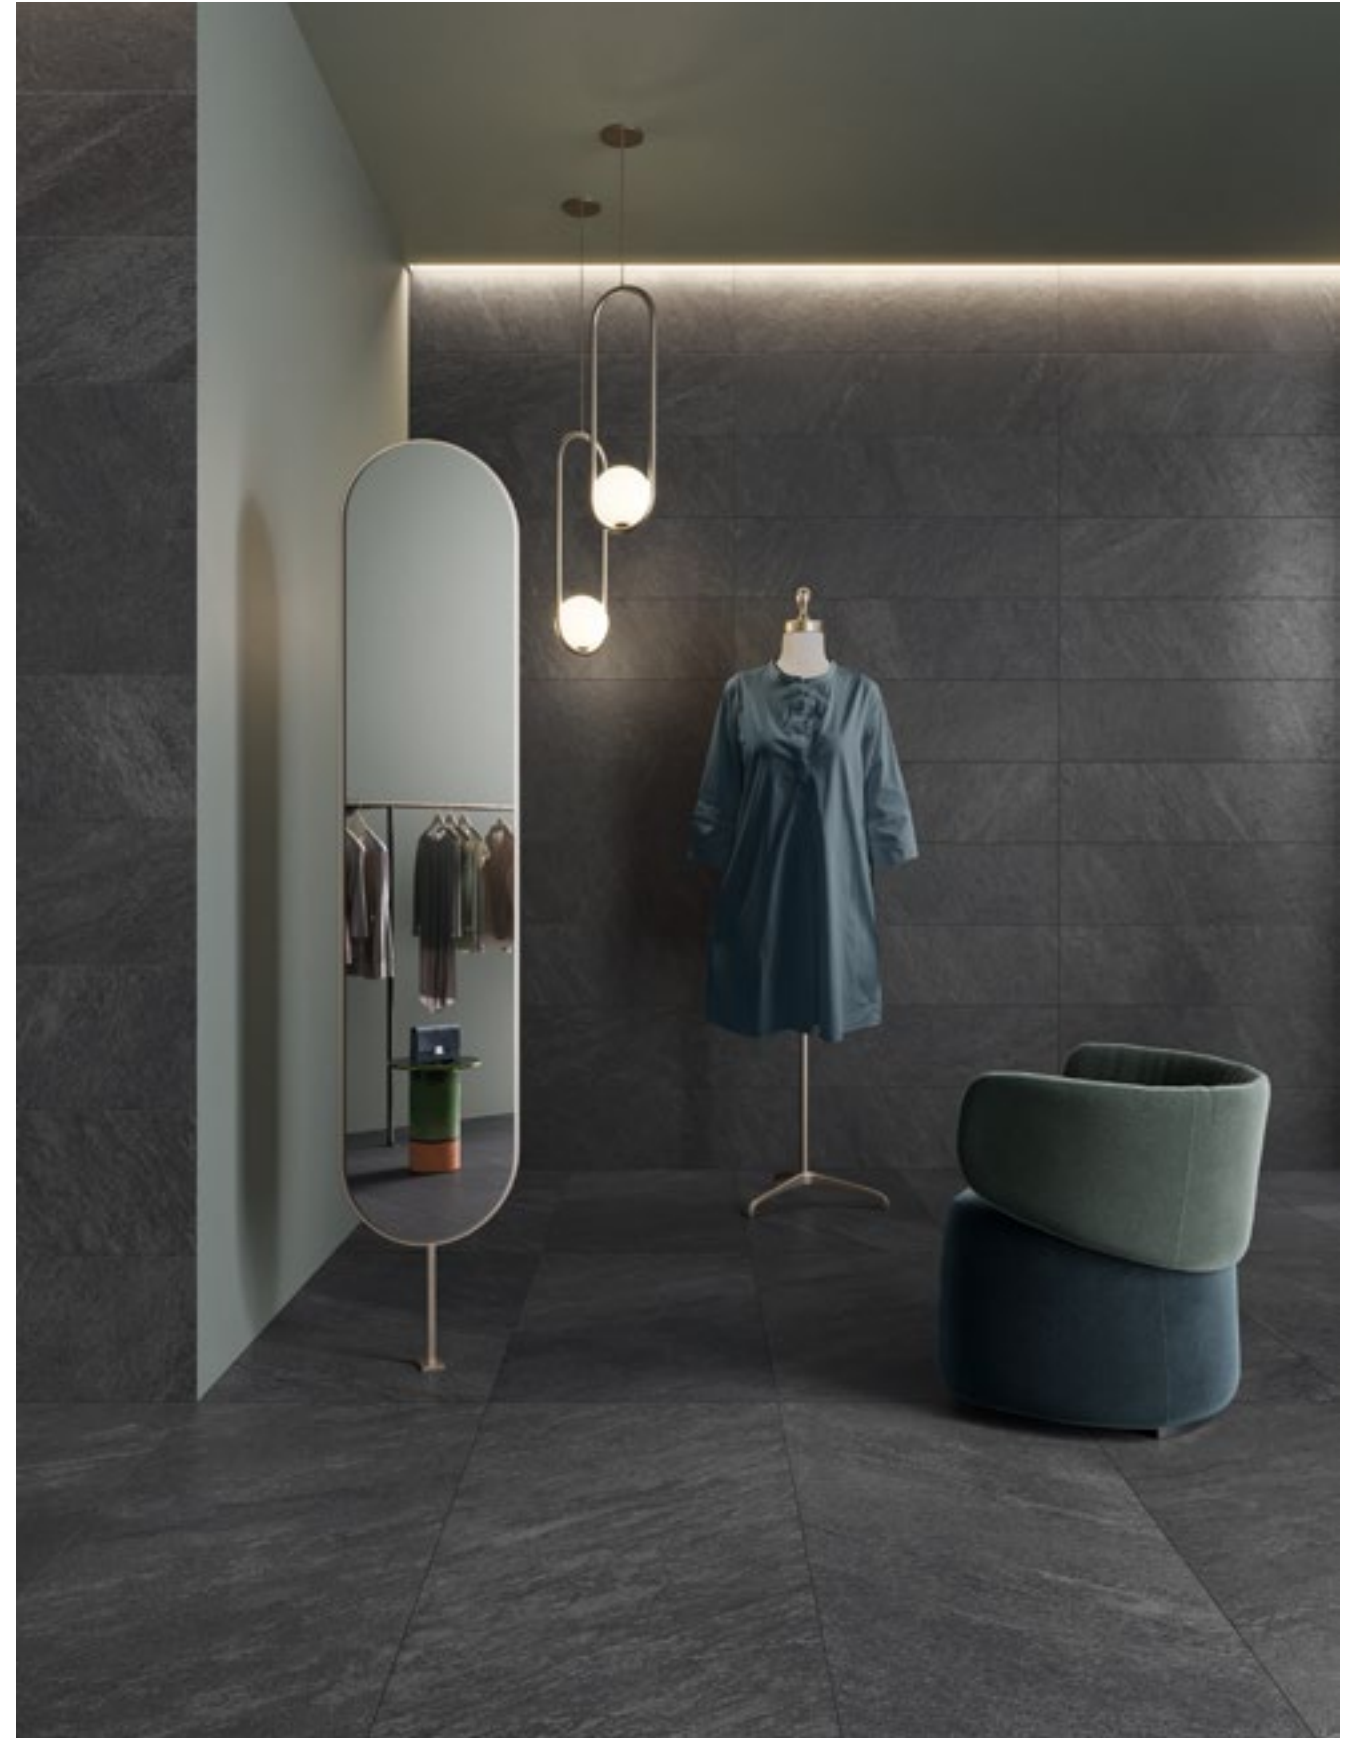

aran anthracite