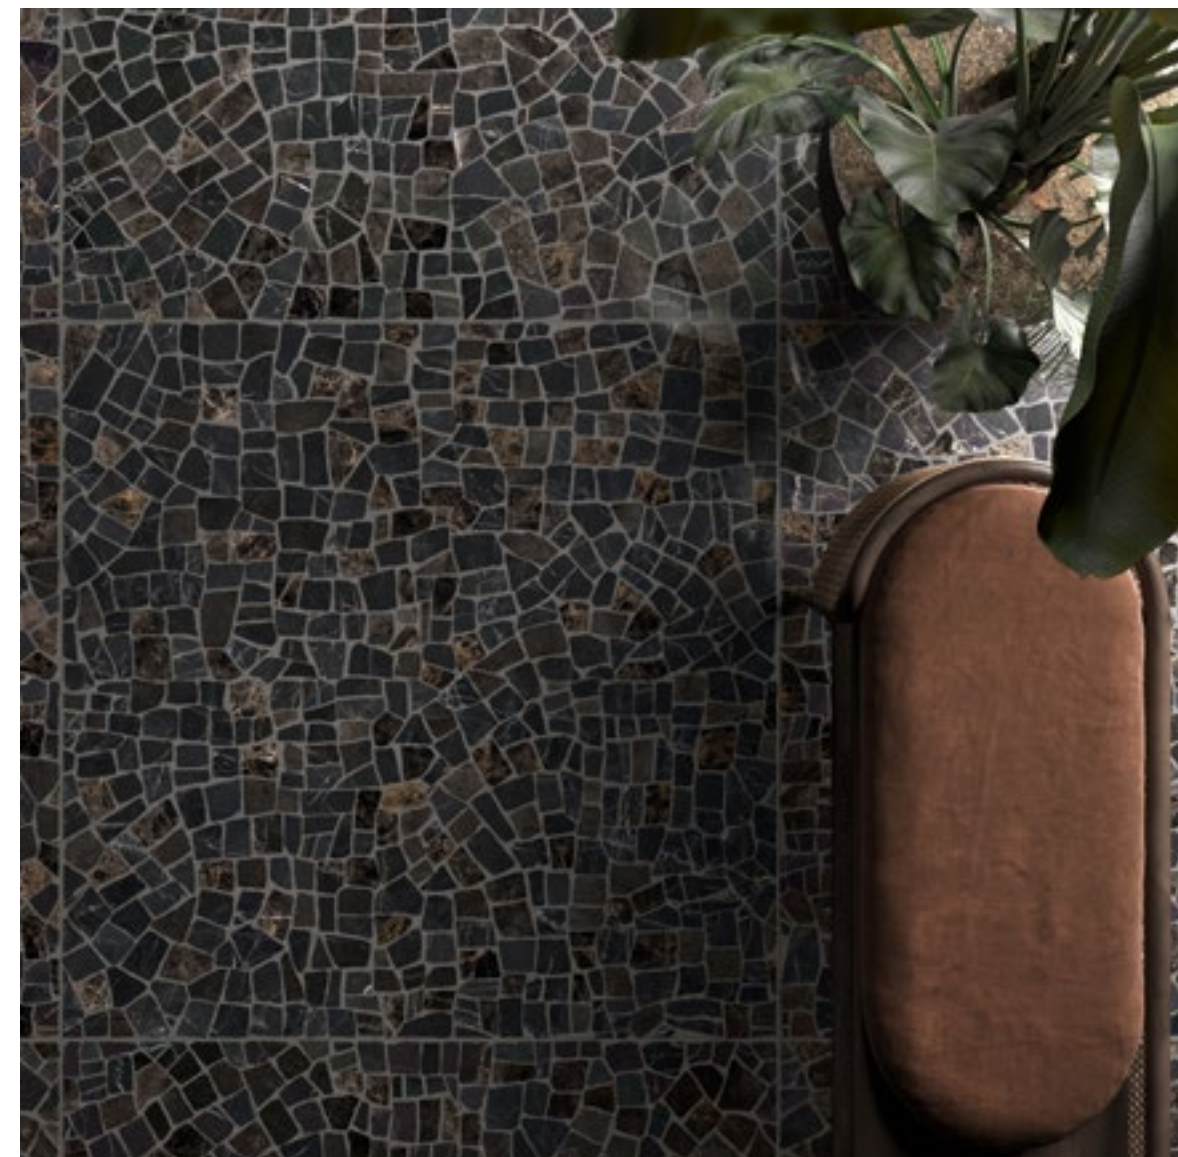

PALLADIANA DARK
120x120 (48"x48")

INTERNO4 PALLADIANA LIGHT
120x120 (48"x48")

E.LUX PORT LAURENT
120X278 (48"x110")