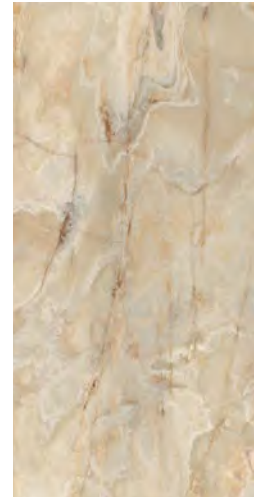

ONYX&MORE
OF Casadolcecasa

golden onyx

GRES FINE PORCELLANATO - FINE PORCELAIN STONEWARE
SQUADRATO - SQUARED

FLORIM OVERSIZE
magnum

	COLOR	SURFACE	160x320 63"x126"	120x280 47^{1/4}"x110^{1/4}"	120x240 47^{1/4}"x94^{1/2}"	160x160 63"x63"	120x120 47^{1/4}"x47^{1/4}"	60x120 23^{5/8}"x47^{1/4}"	80x80 31^{1/2}"x31^{1/2}"
6 mm 1/4" ↑↓	GOLDEN ONYX	SATIN	765974	766023	765888	765992	765920	765956	766009
		GLOSSY	765986	766030	765900	765998	765926	765962	766015

	COLOR	SURFACE	80x180 31^{1/2}"x70^{5/7}"	80x80 31^{1/2}"x31^{1/2}"	40x80 15^{3/4}"x31^{1/2}"	60x120 23^{5/8}"x47^{1/4}"	60x60 23^{5/8}"x23^{5/8}"
10 mm 3/8" ↑↓	GOLDEN ONYX	SATIN	765404	765422	765438	765458	765476
		GLOSSY	765410	765429	765445	765467	765484