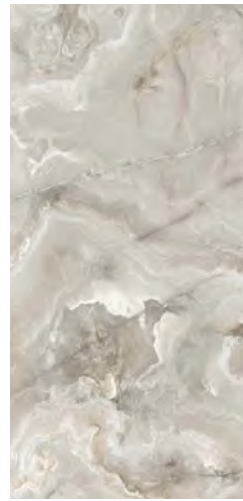

silver onyx

GRES FINE PORCELLANATO - FINE PORCELAIN STONEWARE
SQUADRATO - SQUARED

FLORIM OVERSIZE
magnum

	COLOR	SURFACE	160x320 63"x126"	120x280 47¹/₄"x110¹/₄"	120x240 47¹/₄"x94¹/₂"	160x160 63"x63"	120x120 47¹/₄"x47¹/₄"	60x120 23⁵/₈"x47¹/₄"	80x80 31¹/₂"x31¹/₂"
6 mm 1/4" ↑↓	SILVER ONYX	SATIN	765978	766026	765892	765994	765922	765958	766011
		GLOSSY	765988	766033	765902	766000	765929	765964	766017

	COLOR	SURFACE	80x180 31¹/₂"x70⁶/₇"	80x80 31¹/₂"x31¹/₂"	40x80 15³/₄"x31¹/₂"	60x120 23⁵/₈"x47¹/₄"	60x60 23⁵/₈"x23⁵/₈"
10 mm 3/8" ↑↓	SILVER ONYX	SATIN	765406	765424	765440	765460	765478
		GLOSSY	765413	765431	765447	765469	765486