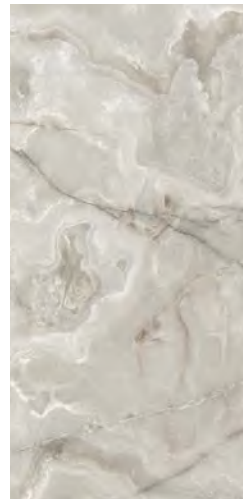

silver onyx

GRES FINE PORCELLANATO - FINE PORCELAIN STONEWARE
SQUADRATO - SQUARED

FLORIM OVERSIZE
magnum

	COLOR	SURFACE	160x320 63"x126"	120x280 47¹/₄"x110¹/₄"	120x240 47¹/₄"x94¹/₂"	160x160 63"x63"	120x120 47¹/₄"x47¹/₄"	60x120 23⁵/₈"x47¹/₄"	80x80 31¹/₂"x31¹/₂"
6 mm 1/4" ↑↓	SILVER ONYX	SATIN	765978	766026	765892	765994	765922	765958	766011
		GLOSSY	765988	766033	765902	766000	765929	765964	766017

	COLOR	SURFACE	80x180 31¹/₂"x70⁶/₇"	80x80 31¹/₂"x31¹/₂"	40x80 15³/₄"x31¹/₂"	60x120 23⁵/₈"x47¹/₄"	60x60 23⁵/₈"x23⁵/₈"
10 mm 3/8" ↑↓	SILVER ONYX	SATIN	765406	765424	765440	765460	765478
		GLOSSY	765413	765431	765447	765469	765486