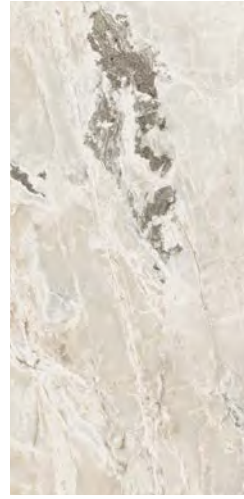

ONYX&MORE
OF Casado|cecasa

white blend

GRES FINE PORCELLANATO - FINE PORCELAIN STONEWARE
SQUADRATO - SQUARED

FLORIM OVERSIZE
magnum

	COLOR	SURFACE	160x320 63"x126"	120x280 47^{1/4}"x110^{1/4}"	120x240 47^{1/4}"x94^{1/2}"	160x160 63"x63"	120x120 47^{1/4}"x47^{1/4}"	60x120 23^{5/8}"x47^{1/4}"	80x80 31^{1/2}"x31^{1/2}"
	WHITE BLEND	SATIN	765973	766022	765886	765991	765915	765955	766008
		GLOSSY	765982	766029	765899	765997	765925	765961	766014

	COLOR	SURFACE	80x180 31^{1/2}"x70^{6/7}"	80x80 31^{1/2}"x31^{1/2}"	40x80 15^{3/4}"x31^{1/2}"	60x120 23^{5/8}"x47^{1/4}"	60x60 23^{5/8}"x23^{5/8}"
	WHITE BLEND	SATIN	765403	765421	765437	765457	765475
		GLOSSY	765409	765427	765444	765466	765483