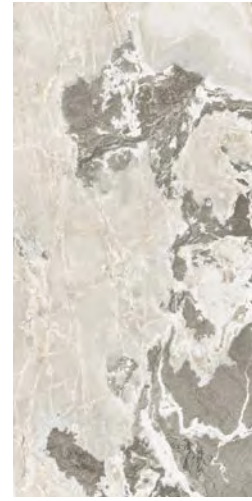

ONYX&MORE
OF Casado|cecasa

white blend

GRES FINE PORCELLANATO - FINE PORCELAIN STONEWARE
SQUADRATO - SQUARED

FLORIM OVERSIZE
magnum

	COLOR	SURFACE	160x320 63"x126"	120x280 47^{1/4}"x110^{1/4}"	120x240 47^{1/4}"x94^{1/2}"	160x160 63"x63"	120x120 47^{1/4}"x47^{1/4}"	60x120 23^{5/8}"x47^{1/4}"	80x80 31^{1/2}"x31^{1/2}"
	WHITE BLEND	SATIN	765973	766022	765886	765991	765915	765955	766008
		GLOSSY	765982	766029	765899	765997	765925	765961	766014

	COLOR	SURFACE	80x180 31^{1/2}"x70^{6/7}"	80x80 31^{1/2}"x31^{1/2}"	40x80 15^{3/4}"x31^{1/2}"	60x120 23^{5/8}"x47^{1/4}"	60x60 23^{5/8}"x23^{5/8}"
	WHITE BLEND	SATIN	765403	765421	765437	765457	765475
		GLOSSY	765409	765427	765444	765466	765483