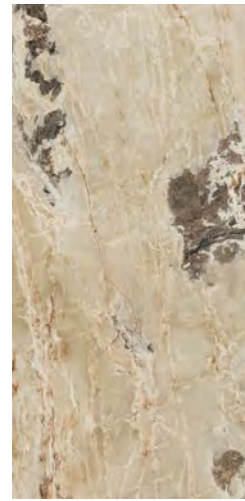

golden blend

GRES FINE PORCELLANATO - FINE PORCELAIN STONEWARE
SQUADRATO - SQUARED

FLORIM OVERSIZE
magnum

	COLOR	SURFACE	160x320 63"x126"	120x280 47¹/₄"x110¹/₄"	120x240 47¹/₄"x94¹/₂"	160x160 63"x63"	120x120 47¹/₄"x47¹/₄"	60x120 23⁵/₈"x47¹/₄"	80x80 31¹/₂"x31¹/₂"
6 mm 1/4" ↑↓	GOLDEN BLEND	SATIN	765977	766025	765890	765993	765921	765957	766010
		GLOSSY	765987	766032	765901	765999	765927	765963	766016

	COLOR	SURFACE	80x180 31¹/₂"x70⁵/₇"	80x80 31¹/₂"x31¹/₂"	40x80 15³/₄"x31¹/₂"	60x120 23⁵/₈"x47¹/₄"	60x60 23⁵/₈"x23⁵/₈"
10 mm 3/8" ↑↓	GOLDEN BLEND	SATIN	765405	765423	765439	765459	765477
		GLOSSY	765412	765430	765446	765468	765485