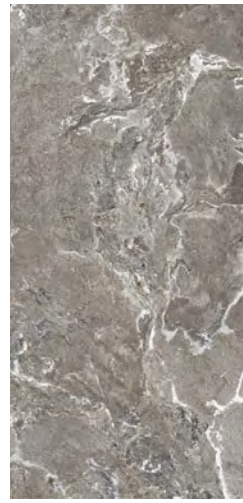

silver porphyry

GRES FINE PORCELLANATO - FINE PORCELAIN STONEWARE
SQUADRATO - SQUARED

FLORIM OVERSIZE
magnum

	COLOR	SURFACE	120x240 47¹/₄"x94¹/₂"	120x120 47¹/₄"x47¹/₄"	60x120 23⁵/₈"x47¹/₄"
6 mm 1/4" ↑	SILVER PORPHYRY	STRUTTURATO/STRUCTURED	765908	765936	765968

	COLOR	SURFACE	80x180 31¹/₂"x70⁶/₇"	80x80 31¹/₂"x31¹/₂"	40x80 15³/₄"x31¹/₂"	60x120 23⁵/₈"x47¹/₄"	60x60 23⁵/₈"x23⁵/₈"
10 mm 3/8" ↑	SILVER PORPHYRY	STRUTTURATO/STRUCTURED	765418	765435	765451	765473	765492