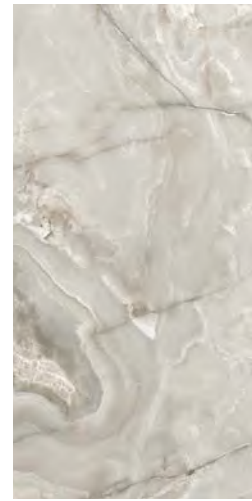

silver onyx

GRES FINE PORCELLANATO - FINE PORCELAIN STONEWARE
SQUADRATO - SQUARED

FLORIM OVERSIZE
magnum

	COLOR	SURFACE	160x320 63"x126"	120x280 47¹/₄"x110¹/₄"	120x240 47¹/₄"x94¹/₂"	160x160 63"x63"	120x120 47¹/₄"x47¹/₄"	60x120 23⁵/₈"x47¹/₄"	80x80 31¹/₂"x31¹/₂"
6 mm 1/4" ↑↓	SILVER ONYX	SATIN	765978	766026	765892	765994	765922	765958	766011
		GLOSSY	765988	766033	765902	766000	765929	765964	766017

	COLOR	SURFACE	80x180 31¹/₂"x70⁶/₇"	80x80 31¹/₂"x31¹/₂"	40x80 15³/₄"x31¹/₂"	60x120 23⁵/₈"x47¹/₄"	60x60 23⁵/₈"x23⁵/₈"
10 mm 3/8" ↑↓	SILVER ONYX	SATIN	765406	765424	765440	765460	765478
		GLOSSY	765413	765431	765447	765469	765486