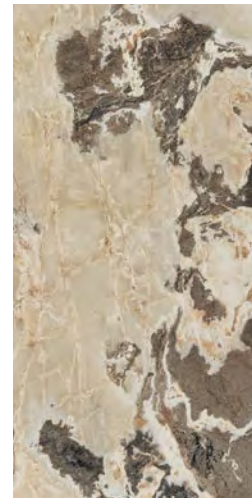

golden blend

GRES FINE PORCELLANATO - FINE PORCELAIN STONEWARE
SQUADRATO - SQUARED

FLORIM OVERSIZE
magnum

	COLOR	SURFACE	160x320 63"x126"	120x280 47¹/₄"x110¹/₄"	120x240 47¹/₄"x94¹/₂"	160x160 63"x63"	120x120 47¹/₄"x47¹/₄"	60x120 23⁵/₈"x47¹/₄"	80x80 31¹/₂"x31¹/₂"
6 mm 1/4" ↑↓	GOLDEN BLEND	SATIN	765977	766025	765890	765993	765921	765957	766010
		GLOSSY	765987	766032	765901	765999	765927	765963	766016

	COLOR	SURFACE	80x180 31¹/₂"x70⁵/₇"	80x80 31¹/₂"x31¹/₂"	40x80 15³/₄"x31¹/₂"	60x120 23⁵/₈"x47¹/₄"	60x60 23⁵/₈"x23⁵/₈"
10 mm 3/8" ↑↓	GOLDEN BLEND	SATIN	765405	765423	765439	765459	765477
		GLOSSY	765412	765430	765446	765468	765485