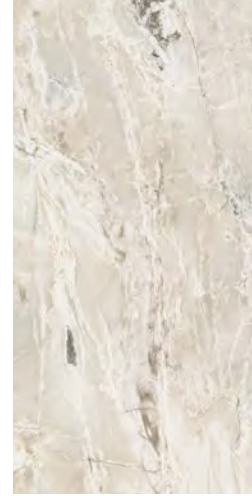

ONYX&MORE
OF Casado|cecasa

white blend

GRES FINE PORCELLANATO - FINE PORCELAIN STONEWARE
SQUADRATO - SQUARED

FLORIM OVERSIZE
magnum

	COLOR	SURFACE	160x320 63"x126"	120x280 47^{1/4}"x110^{1/4}"	120x240 47^{1/4}"x94^{1/2}"	160x160 63"x63"	120x120 47^{1/4}"x47^{1/4}"	60x120 23^{5/8}"x47^{1/4}"	80x80 31^{1/2}"x31^{1/2}"
	WHITE BLEND	SATIN	765973	766022	765886	765991	765915	765955	766008
		GLOSSY	765982	766029	765899	765997	765925	765961	766014

	COLOR	SURFACE	80x180 31^{1/2}"x70^{6/7}"	80x80 31^{1/2}"x31^{1/2}"	40x80 15^{3/4}"x31^{1/2}"	60x120 23^{5/8}"x47^{1/4}"	60x60 23^{5/8}"x23^{5/8}"
	WHITE BLEND	SATIN	765403	765421	765437	765457	765475
		GLOSSY	765409	765427	765444	765466	765483