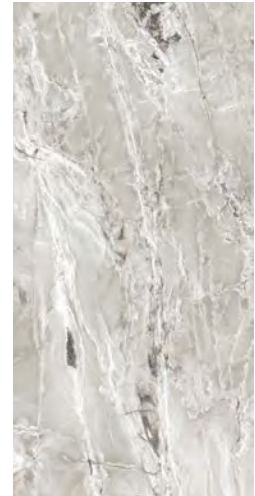

ONYX&MORE
OF Casado|cecasa

silver blend

GRES FINE PORCELLANATO - FINE PORCELAIN STONEWARE
SQUADRATO - SQUARED

FLORIM OVERSIZE
magnum

	COLOR	SURFACE	160x320 63"x126"	120x280 47^{1/4}"x110^{1/4}"	120x240 47^{1/4}"x94^{1/2}"	160x160 63"x63"	120x120 47^{1/4}"x47^{1/4}"	60x120 23^{5/8}"x47^{1/4}"	80x80 31^{1/2}"x31^{1/2}"
	SILVER BLEND	SATIN	765979	766027	765893	765995	765923	765959	766012
		GLOSSY	765989	766034	765903	766001	765930	765965	766018

	COLOR	SURFACE	80x180 31^{1/2}"x70^{6/7}"	80x80 31^{1/2}"x31^{1/2}"	40x80 15^{3/4}"x31^{1/2}"	60x120 23^{5/8}"x47^{1/4}"	60x60 23^{5/8}"x23^{5/8}"
	SILVER BLEND	SATIN	765407	765425	765441	765462	765479
		GLOSSY	765414	765432	765448	765470	765487