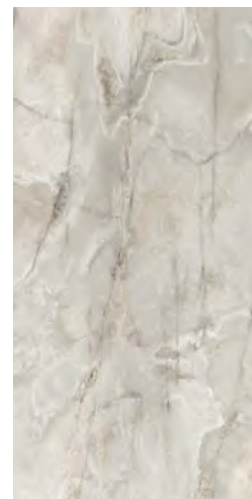

silver onyx

GRES FINE PORCELLANATO - FINE PORCELAIN STONEWARE
SQUADRATO - SQUARED

FLORIM OVERSIZE
magnum

	COLOR	SURFACE	160x320 63"x126"	120x280 47¹/₄"x110¹/₄"	120x240 47¹/₄"x94¹/₂"	160x160 63"x63"	120x120 47¹/₄"x47¹/₄"	60x120 23⁵/₈"x47¹/₄"	80x80 31¹/₂"x31¹/₂"
6 mm 1/4" ↑↓	SILVER ONYX	SATIN	765978	766026	765892	765994	765922	765958	766011
		GLOSSY	765988	766033	765902	766000	765929	765964	766017

	COLOR	SURFACE	80x180 31¹/₂"x70⁶/₇"	80x80 31¹/₂"x31¹/₂"	40x80 15³/₄"x31¹/₂"	60x120 23⁵/₈"x47¹/₄"	60x60 23⁵/₈"x23⁵/₈"
10 mm 3/8" ↑↓	SILVER ONYX	SATIN	765406	765424	765440	765460	765478
		GLOSSY	765413	765431	765447	765469	765486