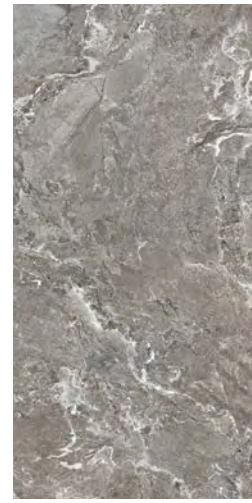

silver porphyry

GRES FINE PORCELLANATO - FINE PORCELAIN STONEWARE
SQUADRATO - SQUARED

FLORIM OVERSIZE
magnum

	COLOR	SURFACE	120x240 47¹/₄"x94¹/₂"	120x120 47¹/₄"x47¹/₄"	60x120 23⁵/₈"x47¹/₄"
6 mm 1/4" ↑	SILVER PORPHYRY	STRUTTURATO/STRUCTURED	765908	765936	765968

	COLOR	SURFACE	80x180 31¹/₂"x70⁶/₇"	80x80 31¹/₂"x31¹/₂"	40x80 15³/₄"x31¹/₂"	60x120 23⁵/₈"x47¹/₄"	60x60 23⁵/₈"x23⁵/₈"
10 mm 3/8" ↑	SILVER PORPHYRY	STRUTTURATO/STRUCTURED	765418	765435	765451	765473	765492