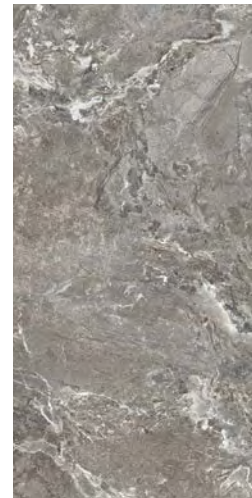

silver porphyry

GRES FINE PORCELLANATO - FINE PORCELAIN STONEWARE
SQUADRATO - SQUARED

FLORIM OVERSIZE
magnum

	COLOR	SURFACE	120x240 47¹/₄"x94¹/₂"	120x120 47¹/₄"x47¹/₄"	60x120 23⁵/₈"x47¹/₄"
6 mm 1/4" ↑	SILVER PORPHYRY	STRUTTURATO/STRUCTURED	765908	765936	765968

	COLOR	SURFACE	80x180 31¹/₂"x70⁶/₇"	80x80 31¹/₂"x31¹/₂"	40x80 15³/₄"x31¹/₂"	60x120 23⁵/₈"x47¹/₄"	60x60 23⁵/₈"x23⁵/₈"
10 mm 3/8" ↑	SILVER PORPHYRY	STRUTTURATO/STRUCTURED	765418	765435	765451	765473	765492