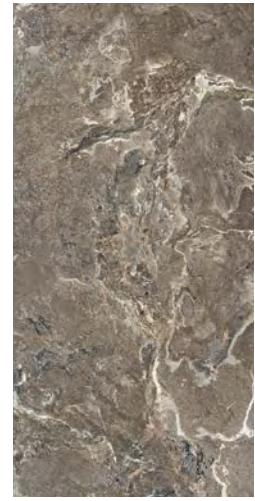

golden porphyry

ONYX&MORE
OF Casado|cecasa

GRES FINE PORCELLANATO - FINE PORCELAIN STONEWARE
SQUADRATO - SQUARED

FLORIM OVERSIZE
magnUm

	COLOR	SURFACE	120x240 47¹/₄"x94¹/₂"	120x120 47¹/₄"x47¹/₄"	60x120 23⁵/₈"x47¹/₄"
6 mm 1/4" ↑↓	GOLDEN PORPHYRY	STRUTTURATO/STRUCTURED	765907	765933	765967

	COLOR	SURFACE	80x180 31¹/₂"x70⁶/₇"	80x80 31¹/₂"x31¹/₂"	40x80 15³/₄"x31¹/₂"	60x120 23⁵/₈"x47¹/₄"	60x60 23⁵/₈"x23⁵/₈"
10 mm 3/8" ↑↓	GOLDEN PORPHYRY	STRUTTURATO/STRUCTURED	765417	765434	765450	765472	765491