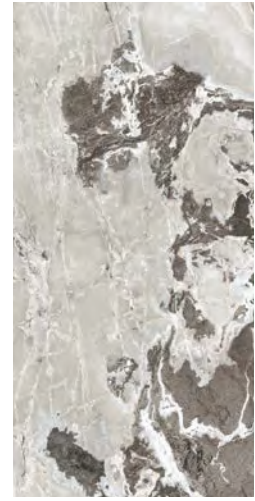

ONYX&MORE
OF Casado|cecasa

silver blend

GRES FINE PORCELLANATO - FINE PORCELAIN STONEWARE
SQUADRATO - SQUARED

FLORIM OVERSIZE
magnum

	COLOR	SURFACE	160x320 63"x126"	120x280 47^{1/4}"x110^{1/4}"	120x240 47^{1/4}"x94^{1/2}"	160x160 63"x63"	120x120 47^{1/4}"x47^{1/4}"	60x120 23^{5/8}"x47^{1/4}"	80x80 31^{1/2}"x31^{1/2}"
	SILVER BLEND	SATIN	765979	766027	765893	765995	765923	765959	766012
		GLOSSY	765989	766034	765903	766001	765930	765965	766018

	COLOR	SURFACE	80x180 31^{1/2}"x70^{6/7}"	80x80 31^{1/2}"x31^{1/2}"	40x80 15^{3/4}"x31^{1/2}"	60x120 23^{5/8}"x47^{1/4}"	60x60 23^{5/8}"x23^{5/8}"
	SILVER BLEND	SATIN	765407	765425	765441	765462	765479
		GLOSSY	765414	765432	765448	765470	765487