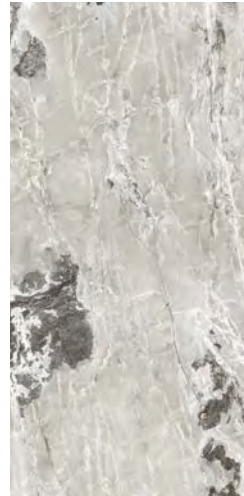

ONYX&MORE
OF Casado|cecasa

silver blend

GRES FINE PORCELLANATO - FINE PORCELAIN STONEWARE
SQUADRATO - SQUARED

FLORIM OVERSIZE
magnum

	COLOR	SURFACE	160x320 63"x126"	120x280 47^{1/4}"x110^{1/4}"	120x240 47^{1/4}"x94^{1/2}"	160x160 63"x63"	120x120 47^{1/4}"x47^{1/4}"	60x120 23^{5/8}"x47^{1/4}"	80x80 31^{1/2}"x31^{1/2}"
	SILVER BLEND	SATIN	765979	766027	765893	765995	765923	765959	766012
		GLOSSY	765989	766034	765903	766001	765930	765965	766018

	COLOR	SURFACE	80x180 31^{1/2}"x70^{6/7}"	80x80 31^{1/2}"x31^{1/2}"	40x80 15^{3/4}"x31^{1/2}"	60x120 23^{5/8}"x47^{1/4}"	60x60 23^{5/8}"x23^{5/8}"
	SILVER BLEND	SATIN	765407	765425	765441	765462	765479
		GLOSSY	765414	765432	765448	765470	765487